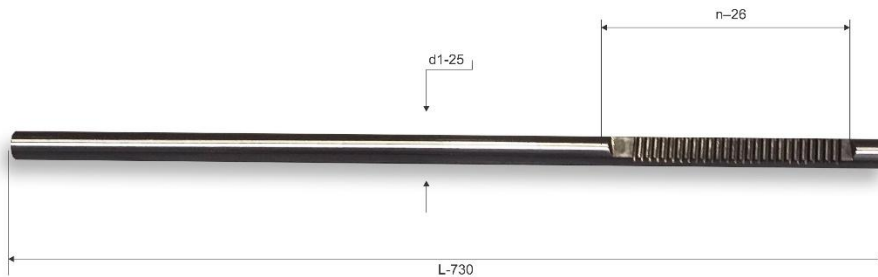

## Steering rack bar Hyundai Part No. 20150472

Application
(L - 730, d1 - 25, n - 26, M16*1.5) Hyundai i30 I 2007-, Kia Ceed I 2006-

### FITS THE FOLLOWING

Rack part number	Crossreferences	Application
ATGM50191RB	Hyundai-Kia  565001H000, 565001H200, 565002L200, 565001H300, 565002L301, 565001H100, 565002L201, 565002L300, 565001H301  MANDO  TS565002L301  TRW  JRM600, JRM597	Hyundai i30 I (2007-2011)  Kia Ceed I (2006-2012)